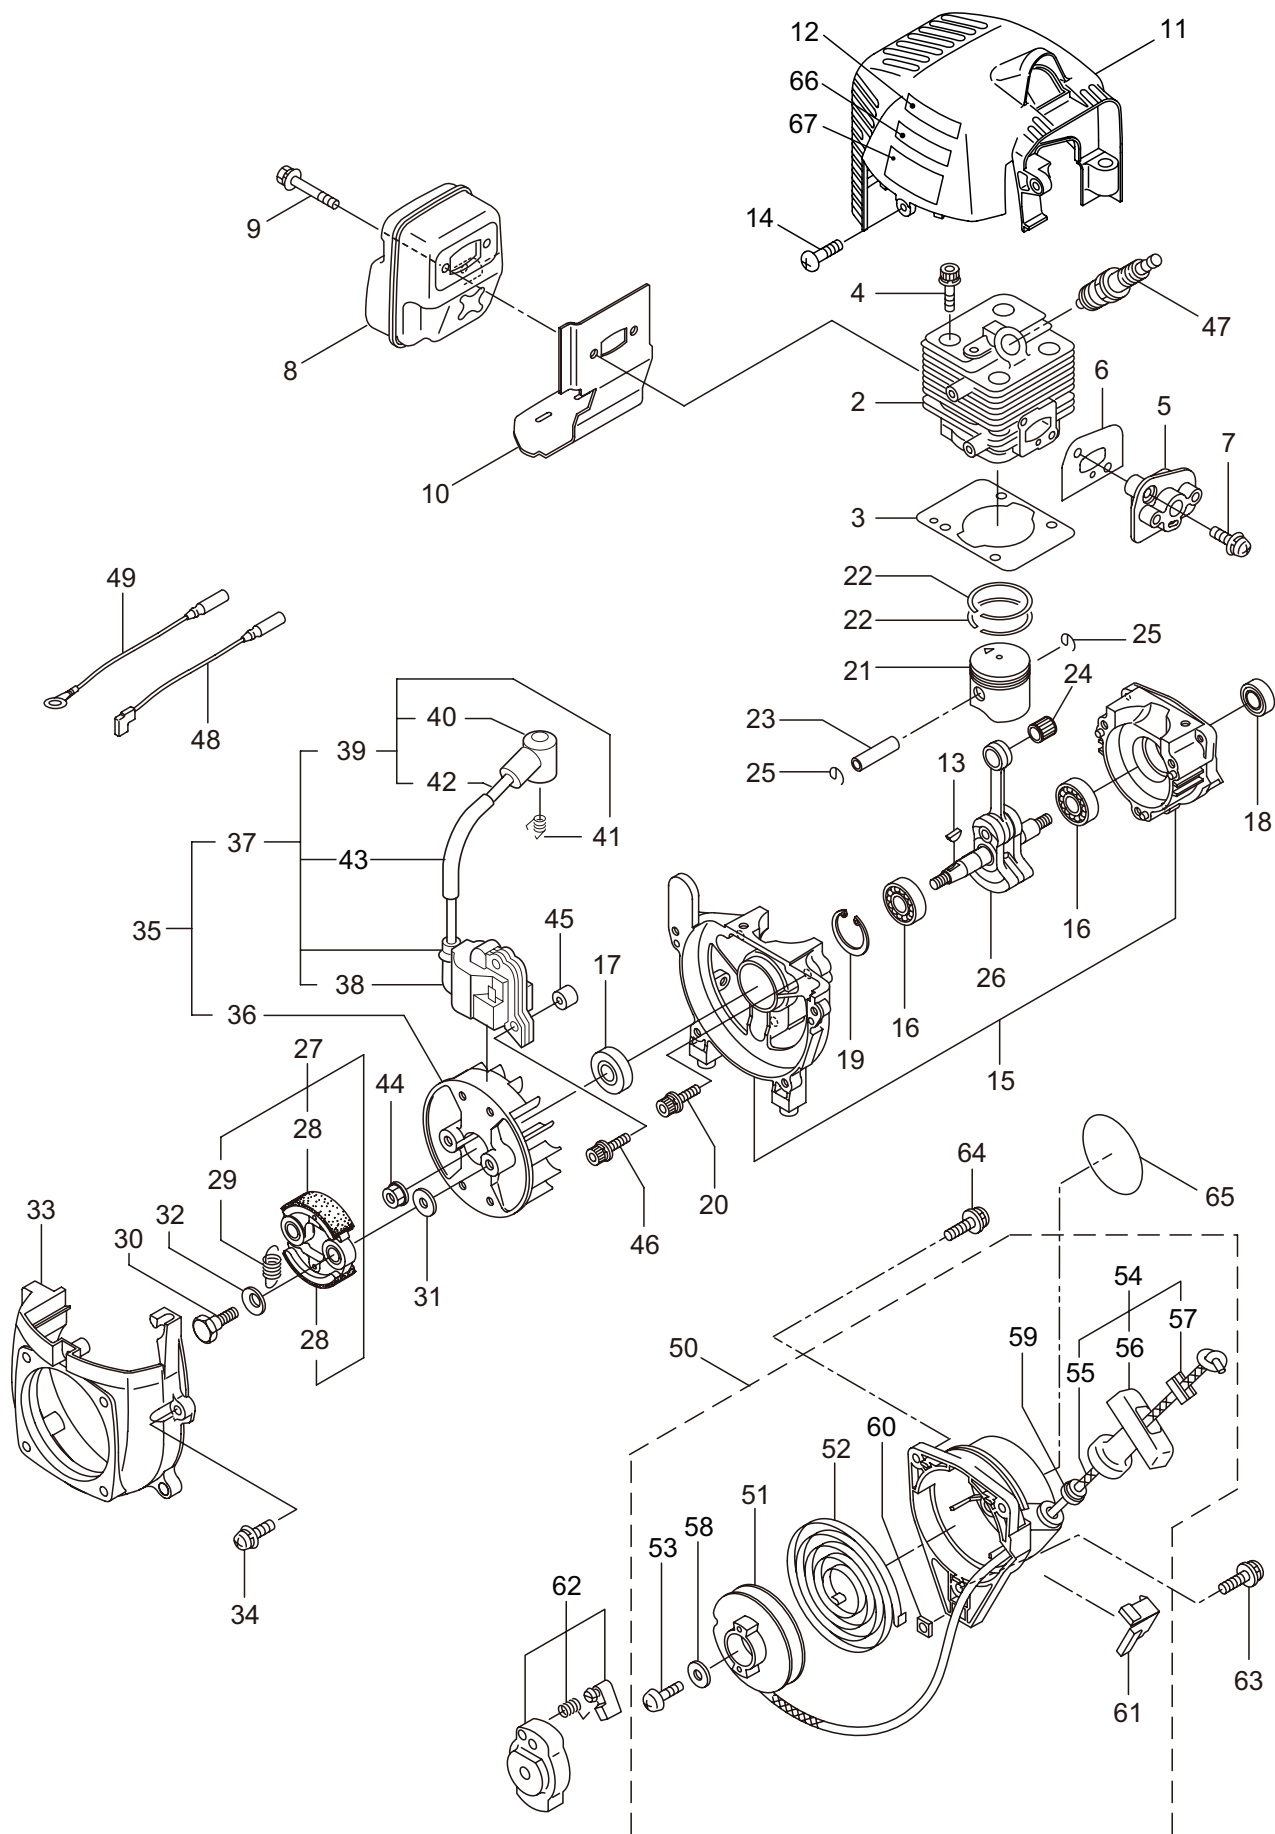

3. MX27 ENGINE

Ref. No.	Part No.	Part Name	Q'ty	Remarks
3-1	859245	Engine	1	EE260/55
3-2	269140	Cylinder	1	New gasket required
3-3	282330	Gasket	1	
3-4	261250	Cap Screw	4	M5x20
3-5	263772	Insulator	1	New gasket required
3-6	267049	Gasket	1	
3-7	269826	Screw	2	M5x25
3-8	285102	Muffler Comp.	1	
3-9	266264	Cap Screw	2	M5x50
3-10	282252	Gasket	1	
3-11	289903	Top Cover	1	
3-12	267561	Label	1	
3-13	261076	Woodruff Key	1	3x10
3-14	280144	Tapping Screw	1	
3-15	282245	Crankcase	1	
3-16	280488	Bearing	2	PPL 6001
3-17	261492	Oil Seal	1	ISCD12287
3-18	261386	Oil Seal	1	ISCD12227
3-19	055185	Snap Ring	1	#28
3-20	261612	Cap Screw	3	M5x30
3-21	282328	Piston	1	
3-22	261496	Piston Ring	2	(2)Required
3-23	261497	Piston Pin	1	
3-24	261037	Bearing,Needle	1	KBK8x11x11.8x1
3-25	261576	Clip,Piston	2	
3-26	282323	Crankshaft/Conn.Rod Ass'y	1	
3-27	269168	Clutch Ass'y	1	Incl.28,29
3-28	269169	Clutch Shoe	2	(2)required
3-29	269173	Spring, Clutch	1	
3-30	269647	Clutch Bolt	2	
3-31	269175	Washer	2	6.1x15x1.6
3-32	261777	Wave Washer	2	
3-33	283386	Fan Cover	1	
3-34	269831	Screw	4	M5x20
3-35	285324	Magneto Ass'y	1	Incl.36-43
3-36	261356	Rotor/Fan	1	
3-37	285325	Ignition Coil Ass'y	1	Incl.38-43
3-38	267401	Coil	1	
3-39	285326	Spark Prug Wire Ass'y	1	Incl.40-42
3-40	261074	Plug Boot	1	
3-41	261075	Connector	1	
3-42	285327	Spark Prug Wire	1	
3-43	285328	Insulator	1	
3-44	261417	Nut,Rotor	1	M8
3-45	280381	Spacer	2