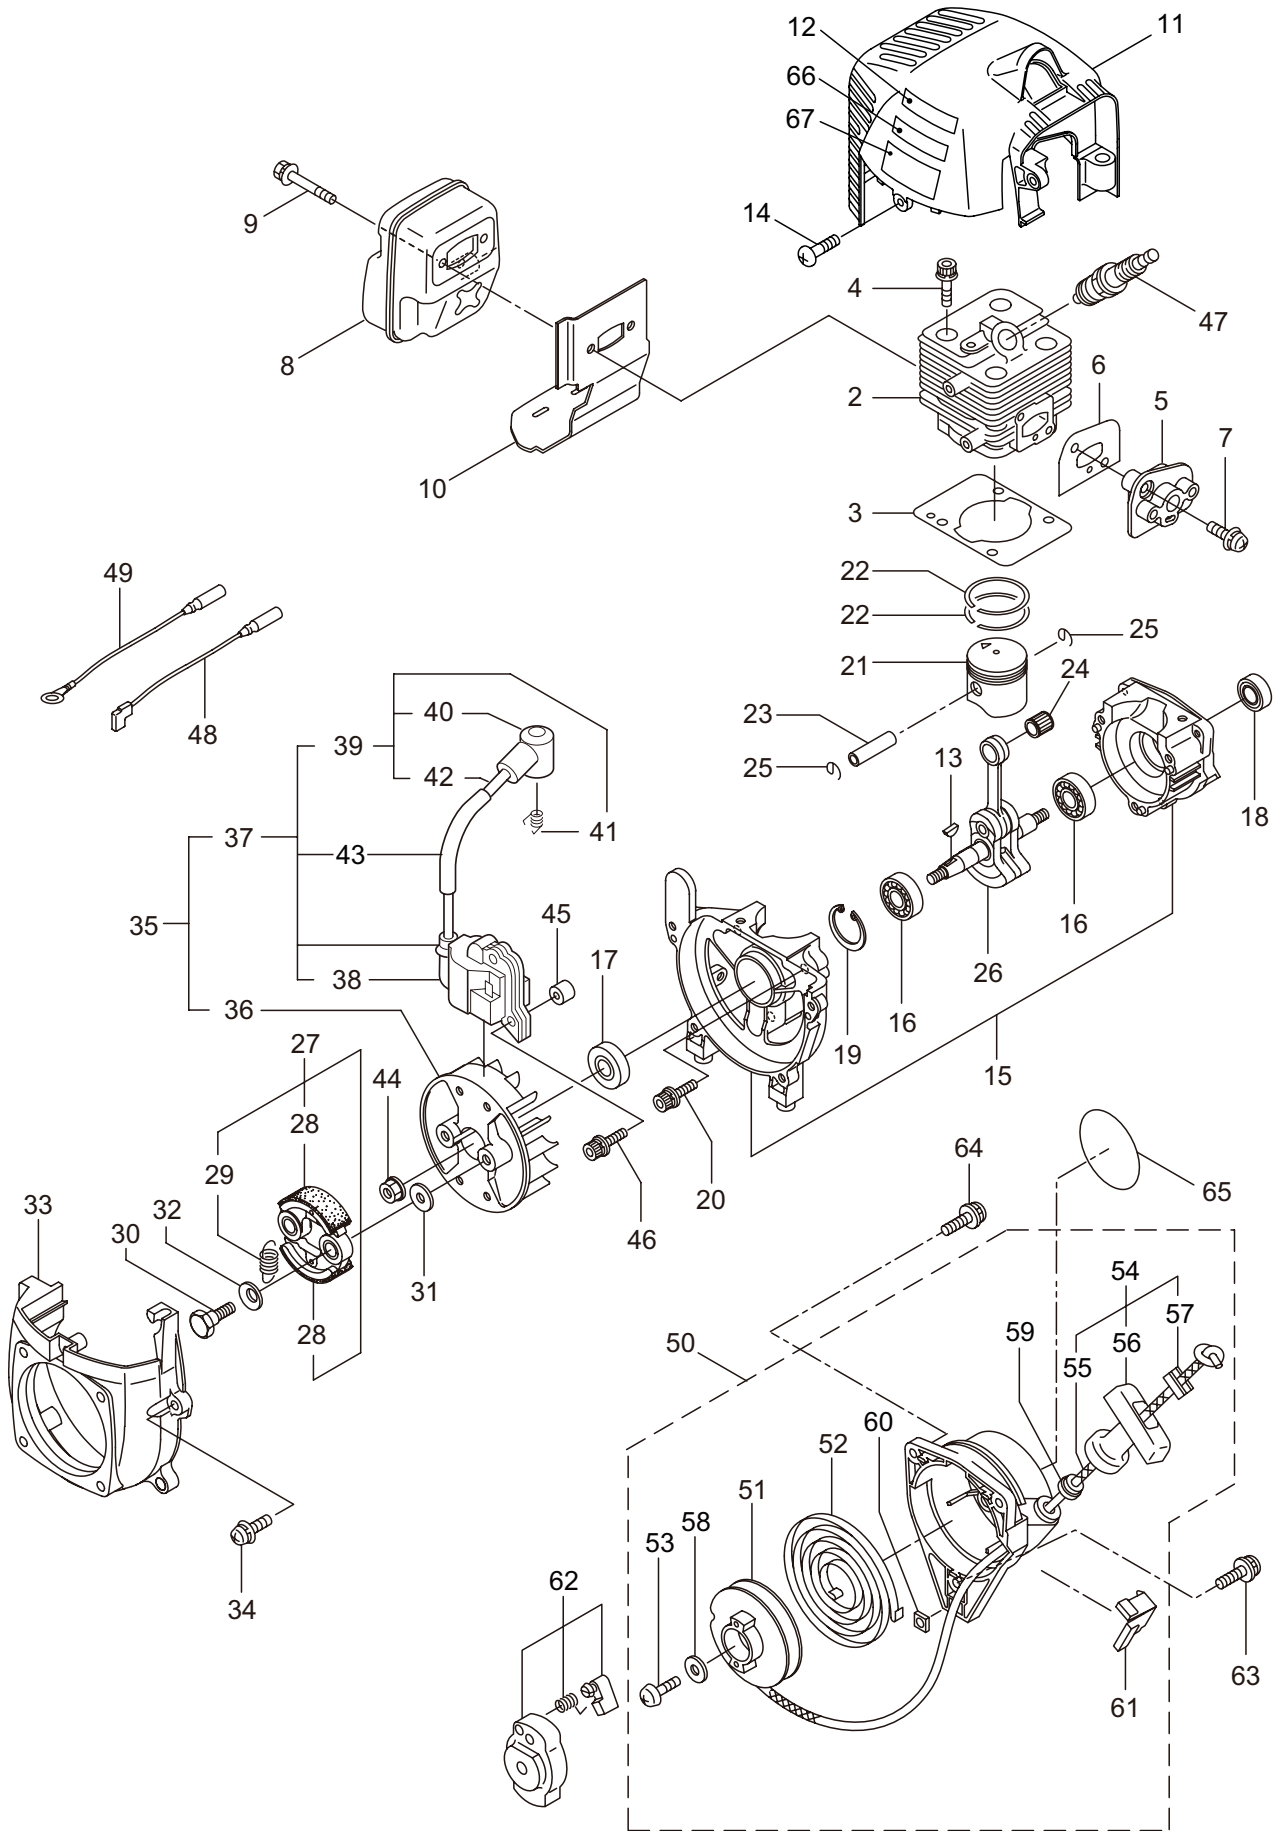

2. MX27
GEARCASE

Ref. No.	Part No.	Part Name	Q'ty	Remarks
2-1	231880	Gearcase Ass'y	1	Incl.2-17
2-2	225960	Gearcase	1	
2-3	234109	Bolt	1	M8x8
2-4	227990	Bearing	1	#608
2-5	228416	Gear Set	1	
2-6	219087	Cap Screw	1	M5x10
2-7	227991	Bearing	1	#6001DDU
2-8	055185	Snap Ring	1	#28
2-9	227992	Bearing	1	#609
2-10	227993	Bearing	1	#609Z
2-11	228477	Snap Ring	1	#9
2-12	140270	Snap Ring	1	#24
2-13	261246	Cap Screw	1	M5x25
2-14	212986	Boss Adapter	1	
2-15	140275	Clamping Washer	1	
2-16	215547	Stabilizer	1	
2-17	215610	Bolt	1	M8x22,Counterclockwise

2. GEARCASE GT-TURBO

Ref. No.	Part No.	Part Name	Q'ty	Remarks
2-1	232926	Gearcase Ass'y	1	Incl.2-17
2-2	232719	Gearcase	1	
2-3	234109	Bolt	1	M8x8
2-4	261246	Cap Screw	1	M5x25
2-5	210560	Bearing	1	#609
2-6	233332	Gear Set	1	
2-7	232724	Bearing	1	#6203 2RS
2-8	012381	Snap Ring	1	#40
2-9	210560	Bearing	1	#609
2-10	140268	Bearing	1	#609Z
2-11	228477	Snap Ring	1	#9
2-12	140270	Snap Ring	1	#24
2-13	232927	Boss Adapter	1	
2-14	232928	Clamping Washer	1	
2-15	210308	Stabilizer	1	
2-16	215610	Bolt	1	M8x22,Counterclockwise
2-17	219087	Cap Screw	1	M5x10

3. MX27 ENGINE

Ref. No.	Part No.	Part Name	Q'ty	Remarks
3-46	261256	Cap Screw	2	M4x25
3-47	262483	Spark Plug	1	NGK BPMR6Y
3-48	267492	Lead	1	130L
3-49	282880	Wire, Lead	1	
3-50	273093	Recoil Ass'y	1	Incl.51-61
3-51	280492	Reel	1	
3-52	287421	Spiral Spring	1	
3-53	280494	Screw	1	
3-54	280495	Starter Rope Ass'y	1	Incl.55-57
3-55	283616	Starter Rope	1	
3-56	280497	Starter Grip	1	
3-57	280550	Stopper	1	
3-58	280547	Washer	1	
3-59	280548	Collar	1	
3-60	269423	Nut	1	
3-61	288500	Plate	1	
3-62	287399	Stater Pulley Ass'y	1	
3-63	269833	Screw	1	M4x16
3-64	280489	Screw	2	M4x20
3-65	288697	Label	1	EE260
3-66	284587	Label	1	
3-67	286122	Label	1	MARUYAMA