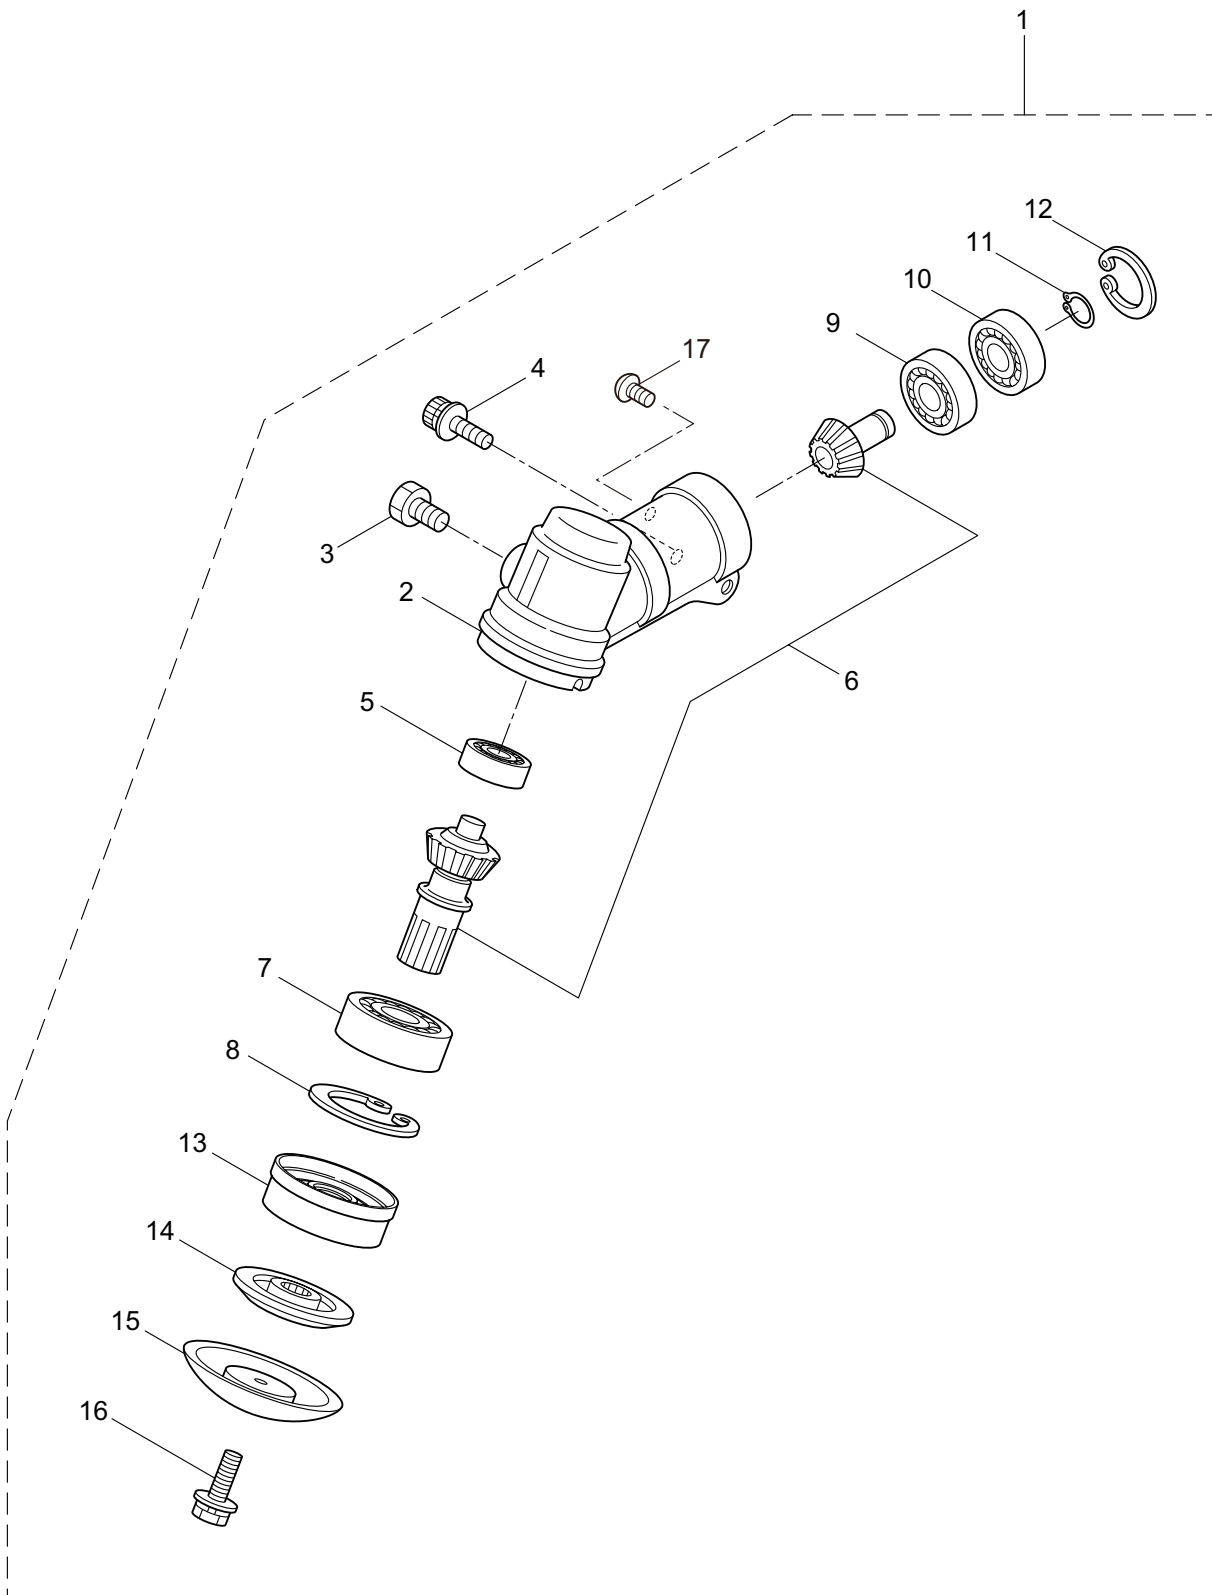

2. GEARCASE GT-TURBO

Ref. No.	Part No.	Part Name	Q'ty	Remarks
2-1	232926	Gearcase Ass'y	1	Incl.2-17
2-2	232719	Gearcase	1	
2-3	234109	Bolt	1	M8x8
2-4	261246	Cap Screw	1	M5x25
2-5	210560	Bearing	1	#609
2-6	233332	Gear Set	1	
2-7	232724	Bearing	1	#6203 2RS
2-8	012381	Snap Ring	1	#40
2-9	210560	Bearing	1	#609
2-10	140268	Bearing	1	#609Z
2-11	228477	Snap Ring	1	#9
2-12	140270	Snap Ring	1	#24
2-13	232927	Boss Adapter	1	
2-14	232928	Clamping Washer	1	
2-15	210308	Stabilizer	1	
2-16	215610	Bolt	1	M8x22,Counterclockwise
2-17	219087	Cap Screw	1	M5x10