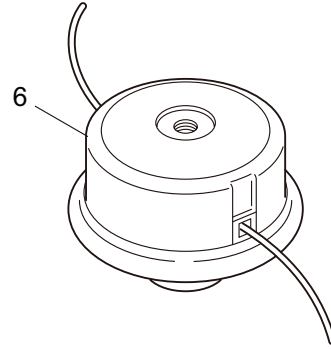

5. MX27
ACCESSORIES