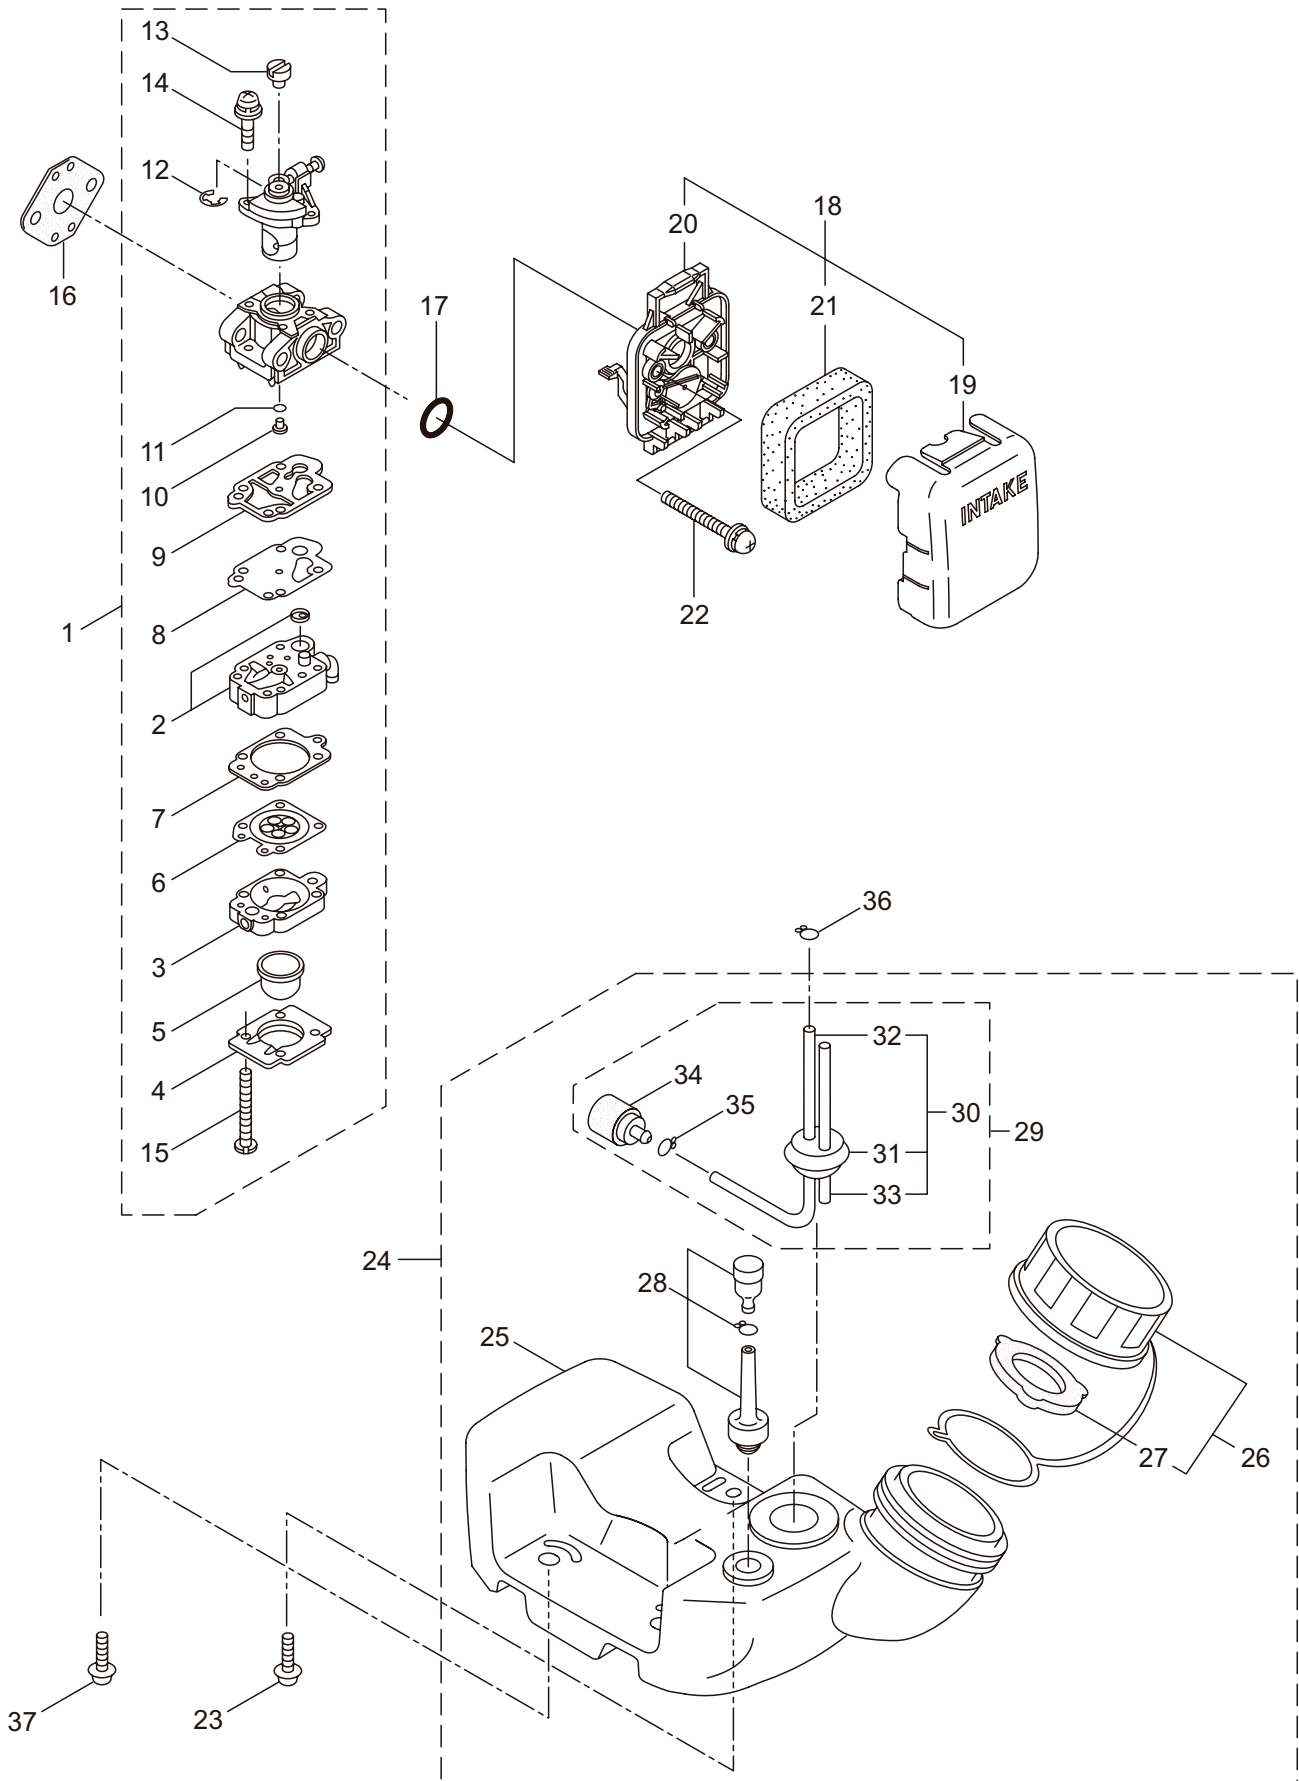

4. MX27 CARBURETOR, FUEL TANK

Ref. No.	Part No.	Part Name	Q'ty	Remarks
4-1	286274	Carburetor Ass'y	1	Incl.2-15 New gasket required
4-2	263739	Pump Body	1	
4-3	262991	Purge Body	1	
4-4	262992	Cover Plate	1	
4-5	261874	Primer Bulb	1	
4-6	283905	Diaphragm, Meterring	1	
4-7	262993	Gasket	1	
4-8	262994	Diaphragm,Fuel Pump	1	
4-9	282576	Gasket	1	
4-10	267358	Main Jet	1	
4-11	261871	O-Ring	1	
4-12	261876	E-Ring	1	
4-13	261658	Swivel	1	
4-14	264682	Screw	2	
4-15	262996	Screw	4	
4-16	261864	Gasket	1	
4-17	264691	O-Ring	1	
4-18	266420	Cleaner Ass'y	1	Incl.19-21
4-19	264709	Cover	1	
4-20	266433	Housing	1	
4-21	264695	Filter	1	
4-22	269834	Screw	2	
4-23	281208	Screw	1	M5x16
4-24	284023	Fuel Tank Ass'y	1	Incl.25-35
4-25	282250	Fuel Tank	1	
4-26	281564	Fuel Tank Cap Ass'y	1	Incl.27
4-27	269377	Gasket	1	
4-28	261696	Breather Ass'y	1	
4-29	265752	Fuel Pipe Pick-up Ass'y	1	Incl.30-35
4-30	264031	Fuel Pipe Ass'y	1	Incl.31-33
4-31	261115	Grommet	1	
4-32	261690	Fuel Pipe	1	160L
4-33	263038	Return Pipe	1	3x6x85L
4-34	264653	Filter Ass'y	1	
4-35	261117	Clip	1	
4-36	261117	Clip	1	
4-37	269828	Screw	2	M5x16