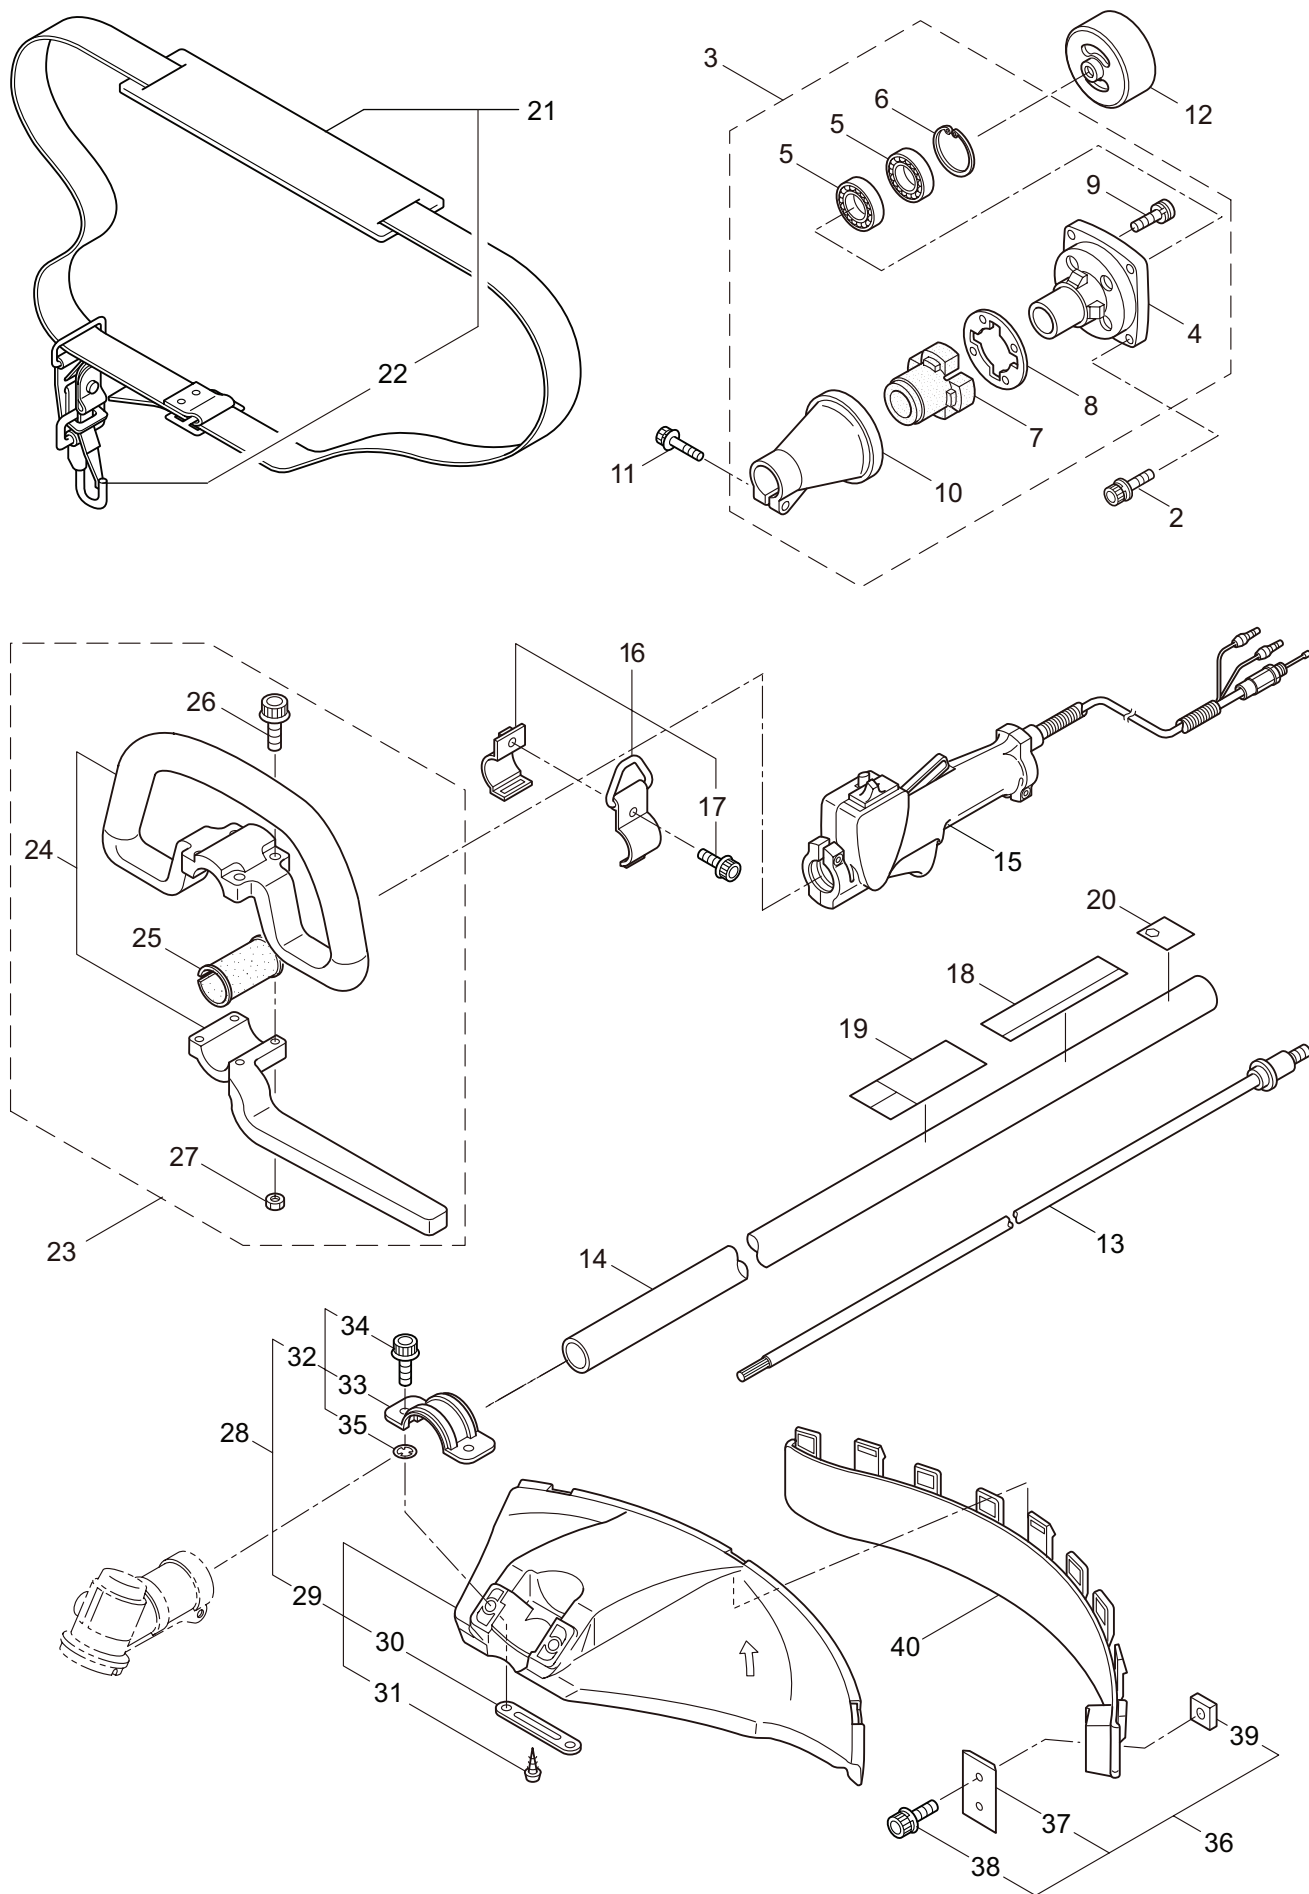

PARTS LIST

MX27

CONTENTS

1. MAIN BODY	1 ~ 2
2. GEARCASE	3 ~ 4
3. ENGINE	5 ~ 8
4. CARBURETOR, FUEL TANK	9 ~ 10
5. ACCESSORIES	11 ~ 12

2014. 04.

MARUYAMA

P/N 523268-4

1. MX27
MAIN BODY

Ref. No.	Part No.	Part Name	Q'ty	Remarks
1-1	363909	MX27-01	1	
1-1	363920	MX27-02	1	
1-2	261250	Cap Screw	4	M5x20
1-3	215512	Clutch Case Ass'y	1	Incl.4-10
1-4	214592	Bearing Case	1	
1-5	214161	Bearing	2	#6000ZZ
1-6	054676	Snap Ring	1	#26
1-7	214162	Buffer	1	
1-8	214163	Washer	1	
1-9	092033	Screw	4	M5x15
1-10	214593	Driveshaft Tube Adapter	1	
1-11	261246	Cap Screw	1	M5x25
1-12	229091	Clutch Drum	1	
1-13	219268	Driveshaft Ass'y	1	
1-14	224122	Driveshaft Tube	1	
1-15	235079	Throttle Trigger	1	
1-16	215533	Hanging Bracket Ass'y	1	Incl.17
1-17	261762	Cap Screw	1	M5x14
1-18	233285	Label	1	MX27
1-19	223188	Label	1	
1-20	228043	Label	1	
1-21	220533	Hanging Strap Ass'y	1	Incl.22
1-22	231657	Hook	1	
1-23	224324	Loop Handle Ass'y	1	Incl.24-27
1-24	222520	Loop Handle	1	
1-25	213171	Packing	1	
1-26	215608	Cap Screw	4	M5x30x16
1-27	081027	Nut	4	M5
1-28	232086	Safety Cover Ass'y	1	Incl.29-35
1-29	231252	Safety Cover Ass'y	1	Incl.30,31
1-30	227819	Bracket	1	
1-31	221580	Screw	1	4x8
1-32	232087	Bracket Ass'y	1	Incl.33-35
1-33	227822	Bracket	1	
1-34	220632	Cap Screw	2	M6x30
1-35	231704	Washer	2	6x13xt1.0
1-36	231882	String Cutter Ass'y	1	Incl.37-39
1-37	230747	String Cutter	1	
1-38	261250	Cap Screw	1	M5x20
1-39	228325	Nut	1	
1-40	230748	Cover Extention	1	

2. MX27
GEARCASE

Ref. No.	Part No.	Part Name	Q'ty	Remarks
2-1	231880	Gearcase Ass'y	1	Incl.2-17
2-2	225960	Gearcase	1	
2-3	234109	Bolt	1	M8x8
2-4	227990	Bearing	1	#608
2-5	228416	Gear Set	1	
2-6	219087	Cap Screw	1	M5x10
2-7	227991	Bearing	1	#6001DDU
2-8	055185	Snap Ring	1	#28
2-9	227992	Bearing	1	#609
2-10	227993	Bearing	1	#609Z
2-11	228477	Snap Ring	1	#9
2-12	140270	Snap Ring	1	#24
2-13	261246	Cap Screw	1	M5x25
2-14	212986	Boss Adapter	1	
2-15	140275	Clamping Washer	1	
2-16	215547	Stabilizer	1	
2-17	215610	Bolt	1	M8x22,Counterclockwise