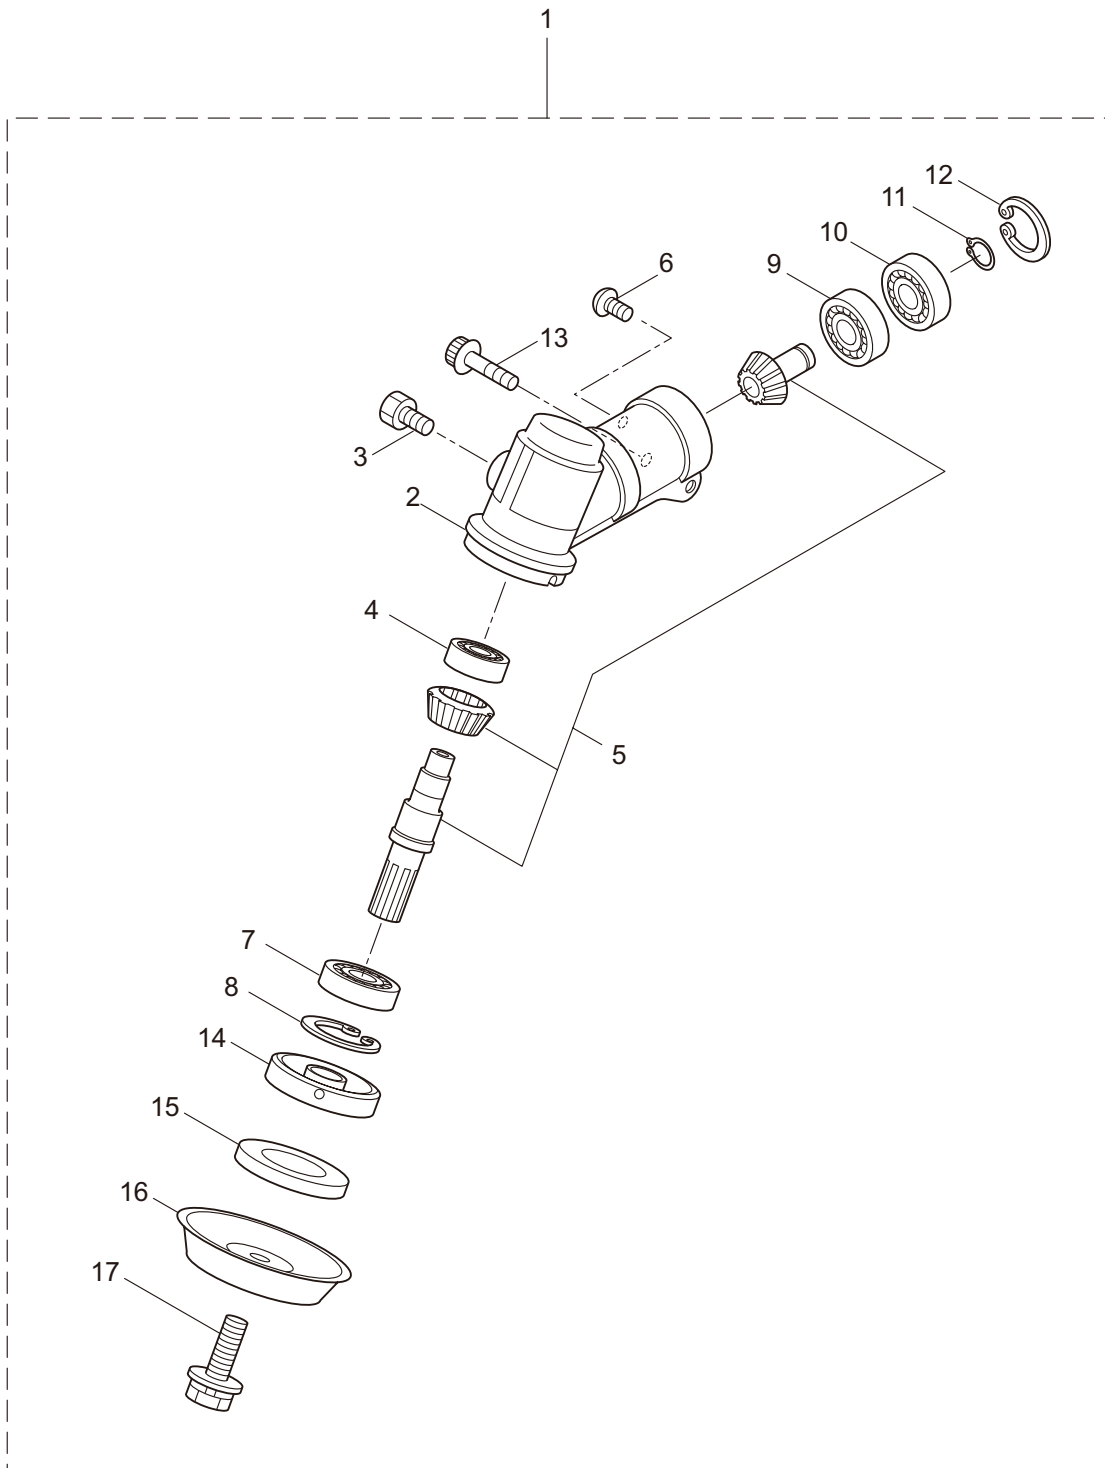

PARTS LIST

MX27

CONTENTS

1. MAIN BODY	1 ~ 2
2. GEARCASE	3 ~ 4
3. ENGINE	5 ~ 8
4. CARBURETOR, FUEL TANK	9 ~ 10
5. ACCESSORIES	11 ~ 12

2014. 04.

MARUYAMA

P/N 523268-4

1. MX27
MAIN BODY

Ref. No.	Part No.	Part Name	Q'ty	Remarks
1-1	363909	MX27-01	1	
1-1	363920	MX27-02	1	
1-2	261250	Cap Screw	4	M5x20
1-3	215512	Clutch Case Ass'y	1	Incl.4-10
1-4	214592	Bearing Case	1	
1-5	214161	Bearing	2	#6000ZZ
1-6	054676	Snap Ring	1	#26
1-7	214162	Buffer	1	
1-8	214163	Washer	1	
1-9	092033	Screw	4	M5x15
1-10	214593	Driveshaft Tube Adapter	1	
1-11	261246	Cap Screw	1	M5x25
1-12	229091	Clutch Drum	1	
1-13	219268	Driveshaft Ass'y	1	
1-14	224122	Driveshaft Tube	1	
1-15	235079	Throttle Trigger	1	
1-16	215533	Hanging Bracket Ass'y	1	Incl.17
1-17	261762	Cap Screw	1	M5x14
1-18	233285	Label	1	MX27
1-19	223188	Label	1	
1-20	228043	Label	1	
1-21	220533	Hanging Strap Ass'y	1	Incl.22
1-22	231657	Hook	1	
1-23	224324	Loop Handle Ass'y	1	Incl.24-27
1-24	222520	Loop Handle	1	
1-25	213171	Packing	1	
1-26	215608	Cap Screw	4	M5x30x16
1-27	081027	Nut	4	M5
1-28	232086	Safety Cover Ass'y	1	Incl.29-35
1-29	231252	Safety Cover Ass'y	1	Incl.30,31
1-30	227819	Bracket	1	
1-31	221580	Screw	1	4x8
1-32	232087	Bracket Ass'y	1	Incl.33-35
1-33	227822	Bracket	1	
1-34	220632	Cap Screw	2	M6x30
1-35	231704	Washer	2	6x13xt1.0
1-36	231882	String Cutter Ass'y	1	Incl.37-39
1-37	230747	String Cutter	1	
1-38	261250	Cap Screw	1	M5x20
1-39	228325	Nut	1	
1-40	230748	Cover Extention	1	

2. MX27
GEARCASE

Ref. No.	Part No.	Part Name	Q'ty	Remarks
2-1	231880	Gearcase Ass'y	1	Incl.2-17
2-2	225960	Gearcase	1	
2-3	234109	Bolt	1	M8x8
2-4	227990	Bearing	1	#608
2-5	228416	Gear Set	1	
2-6	219087	Cap Screw	1	M5x10
2-7	227991	Bearing	1	#6001DDU
2-8	055185	Snap Ring	1	#28
2-9	227992	Bearing	1	#609
2-10	227993	Bearing	1	#609Z
2-11	228477	Snap Ring	1	#9
2-12	140270	Snap Ring	1	#24
2-13	261246	Cap Screw	1	M5x25
2-14	212986	Boss Adapter	1	
2-15	140275	Clamping Washer	1	
2-16	215547	Stabilizer	1	
2-17	215610	Bolt	1	M8x22,Counterclockwise